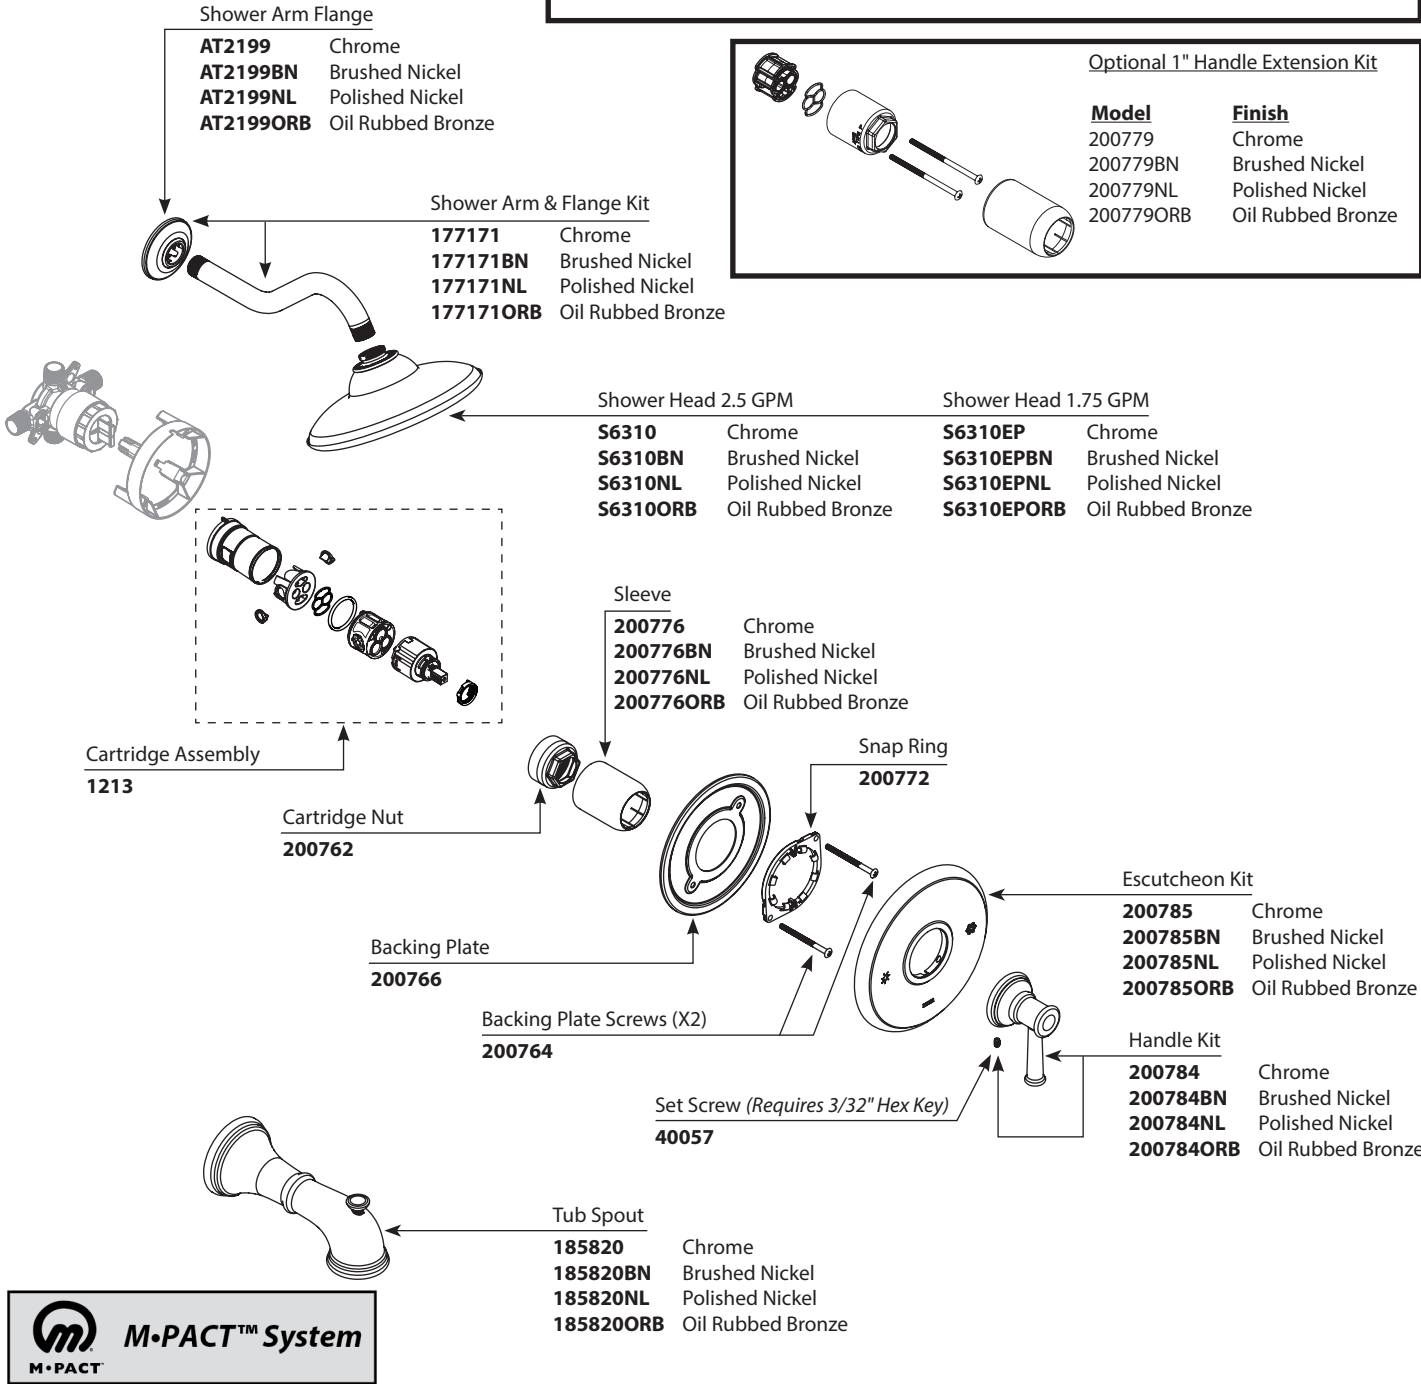

- Order by Part Number
- Trim can be used with U130 series or U140 series valve

BELFIELD™			
M-CORE™ 3-Series Trim			
<u>Valve Trim Only</u>	<u>Shower Trim Only</u>	<u>Tub Shower Trim</u>	<u>Finish</u>
UT3311	UT3312	UT3313	Chrome
UT3311BN	UT3312BN	UT3313BN	Brushed Nickel
UT3311NL	UT3312NL	UT3313NL	Polished Nickel
UT3311ORB	UT3312ORB	UT3313ORB	Oil Rubbed Bronze
	UT3312EP	UT3313EP	Chrome
	UT3312EPBN	UT3313EPBN	Brushed Nickel
	UT3312EPNL	UT3313EPNL	Polished Nickel
	UT3312EPORB	UT3313EPORB	Oil Rubbed Bronze

EP = 1.75gpm head

Optional 1" Handle Extension Kit

<u>Model</u>	<u>Finish</u>
200779	Chrome
200779BN	Brushed Nickel
200779NL	Polished Nickel
200779ORB	Oil Rubbed Bronze